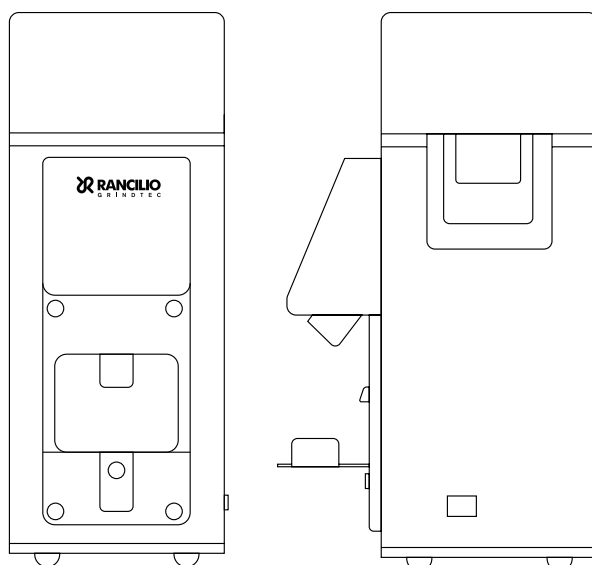

Stile

Technical Specifications

W X D X H

130 x 185 x 308 mm

5.1 x 7.3 x 12.1 in

WEIGHT

4,5 Kg / 9.9 lb

POWER SUPPLY

BURRS

58-mm flat steel grinding burrs

BEAN HOPPER CAPACITY

0.3 kg / 0.7 lb

DOSES

On demand with 2+1 programmable doses

GRINDING ADJUSTMENT

Stepless ring nut

Colours

WHITE

BLACK

Materials

+ ALUMINUM

+ STEEL